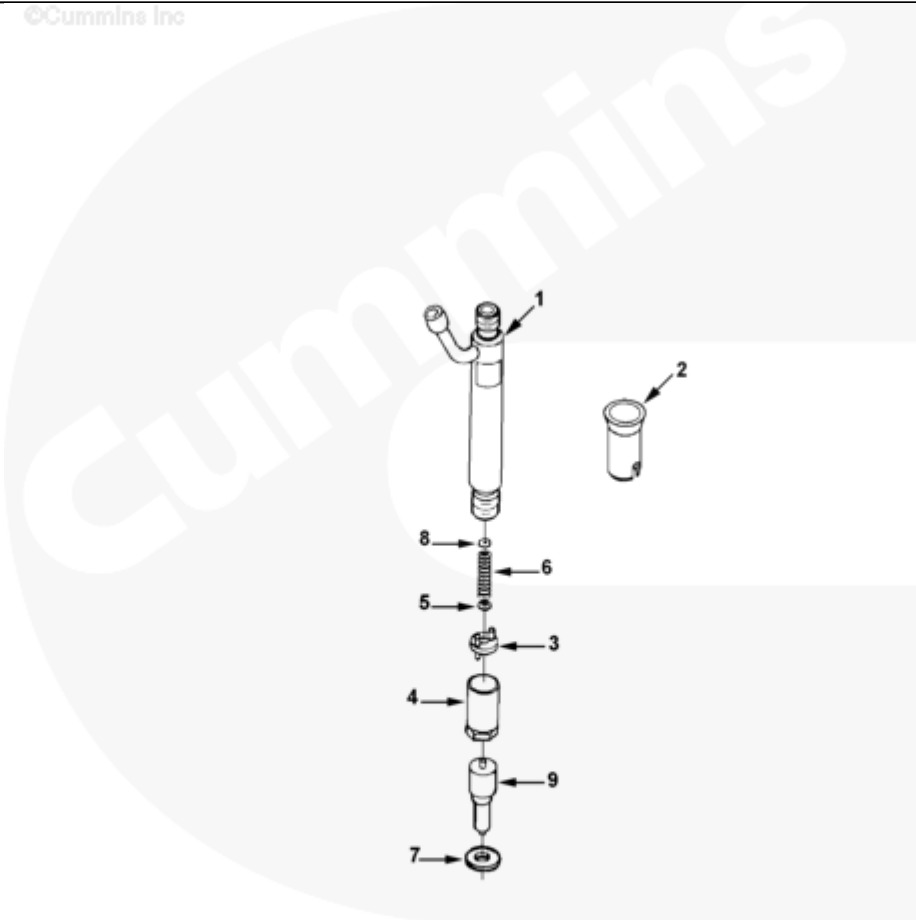

Parts Catalog - Option Detail

Electronic Parts Catalog - Option Detail				
Option	Group	Graphic	Film Card	Date
PP2960-01	06.01.1	fi940ga	Z	22-OCT-03
Engines	6C8.3, C GAS PLUS CM556, G8.3, G8.3 CM558, GTA8.3 CM558, ISC CM2150, ISC CM554, ISC CM850, ISC8.3 CM2250, ISC8.3 G CM2180 C101, ISL CM2150, ISL CM554, ISL CM850, ISL G CM2180, ISL8.9 CM2150 L110, ISL8.9 CM2880 L112, ISL9 CM2150 SN, ISL9 CM2250, ISL9 CM2350 L101, ISL9 CM2350 L111, ISLE4 CM850, L GAS PLUS CM556, L8.9, L8.9 L121, L8.9G CMOH2.0 L125B, L9 CM2350 L116B, L9 CM2350 L119B, L9 CM2350 L120C, L9 CM2350 L123B, L9.3 L105, L9.5 L117, L9N CM2380 L124B, QSC8.3 CM2250, QSC8.3 CM2880 C102, QSC8.3 CM554, QSC8.3 CM850(CM2850), QSL9 CM2250, QSL9 CM2250 L115, QSL9 CM2350 L102, QSL9 CM2350 L107, QSL9 CM2350 L118, QSL9 CM2350 L122, QSL9 CM554, QSL9 CM850(CM2850), QSL9 G CM558, QSL9 M CM2250 L106, QSL9.3 CM2880 L113			

fi940ga

Cart	Ref No	Part Number	Part Description	Required	Remarks
<input type="button" value="View My Cart"/>					
		PP2960-01	Fuel Injector		
					CPL #2960
					Approved Fuel Pump Model:
					Bosch P7100
<input type="checkbox"/>		4025337	Injector Kit	6	
	1	4078346	Injector	1	
<input type="checkbox"/>	2	3909886	Injector Seal	1	
<input type="checkbox"/>	3	3905154	Intermediate Disc	1	
<input type="checkbox"/>	4	3905155	Injector Nozzle Retainer	1	
<input type="checkbox"/>	5	3915118	Injector Spindle	1	
<input type="checkbox"/>	6	3915119	Compression Spring	1	
<input type="checkbox"/>	7	3906659	Injector Seal	1	For 7mm Head
8				1	See Group 06.01.2
<input type="checkbox"/>	9	3908514	Injector Nozzle	1	Bosch